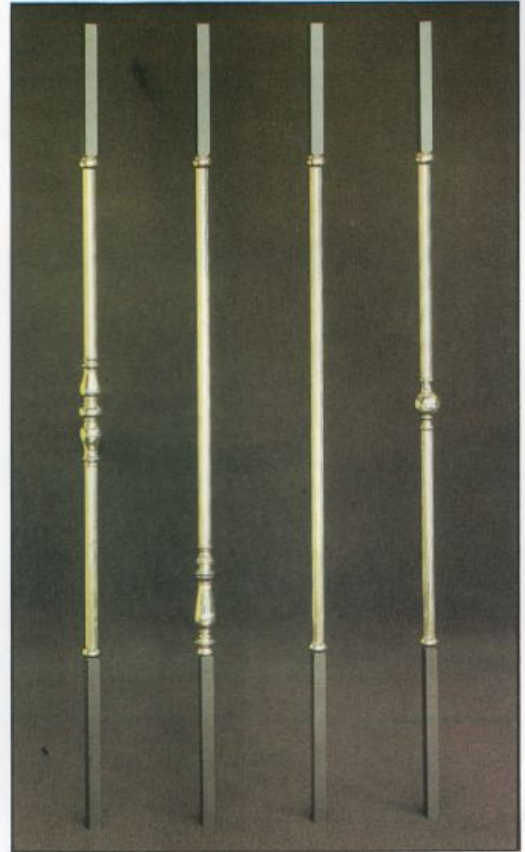

The *Classic* is available in 6 different sizes see Technical Information sheet for details.

The Classic

This is the Standard Brass Baluster from *Elite Stairs*. The close taken photograph shows the superb quality of the balusters.

The above picture shows how Elite has formed the Guard Rail using the Standard Brass Baluster and the Brass Newell Posts and Finials. Balusters are available for any landing situation. Please ask *Elite's* Technical Department for details

This is the range of Brass Balusters and Standard components available on any stair produced by

Elite Stairs.

Newell Posts

PL110

PL111

Ballusters

BL113

BL114

BL115

BL116

TB6

TBL3

TBL5

VL3

CSL50

This picture shows the VL3 & CSL50 in their correct place.