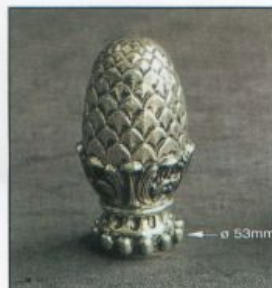

This is the range of Brass Balusters and Standard components available on any stair produced by

Elite Stairs.

Newell Posts

PL110

PL111

Ballusters

BL113

BL114

BL115

BL116

TB6

TBL3

TBL5

VL3

CSL50

This picture shows the VL3 & CSL50 in their correct place.