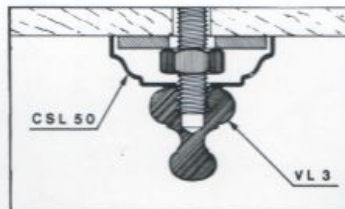

The above picture shows how Elite has formed the Guard Rail using the Standard Brass Baluster and the Brass Newell Posts and Finials. Balusters are available for any landing situation. Please ask *Elite's* Technical Department for details

This is the range of Brass Balusters and Standard components available on any stair produced by

Elite Stairs.

Newell Posts

PL110

PL111

Ballusters

BL113

BL114

BL115

BL116

TB6

TBL3

TBL5

VL3

CSL50

This picture shows the VL3 & CSL50 in their correct place.

TSL2

TSL3

The TSL2 and TSL3 are for fitting under the top finial for fixing to the newell post