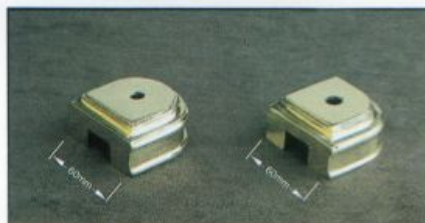

The above picture shows how Elite has formed the Guard Rail using the Standard Brass Baluster and the Brass Newell Posts and Finials. Balusters are available for any landing situation. Please ask *Elite's* Technical Department for details

This is the range of Brass Balusters and Standard components available on any stair produced by

Elite Stairs.

Newell Posts

PL110

PL111

Ballusters

BL113

BL114

BL115

BL116

TB6

TBL3

TBL5

VL3

CSL50

This picture shows the VL3 & CSL50 in their correct place.

TSL2

TSL3

The TSL2 and TSL3 are for fitting under the top finial for fixing to the newell post